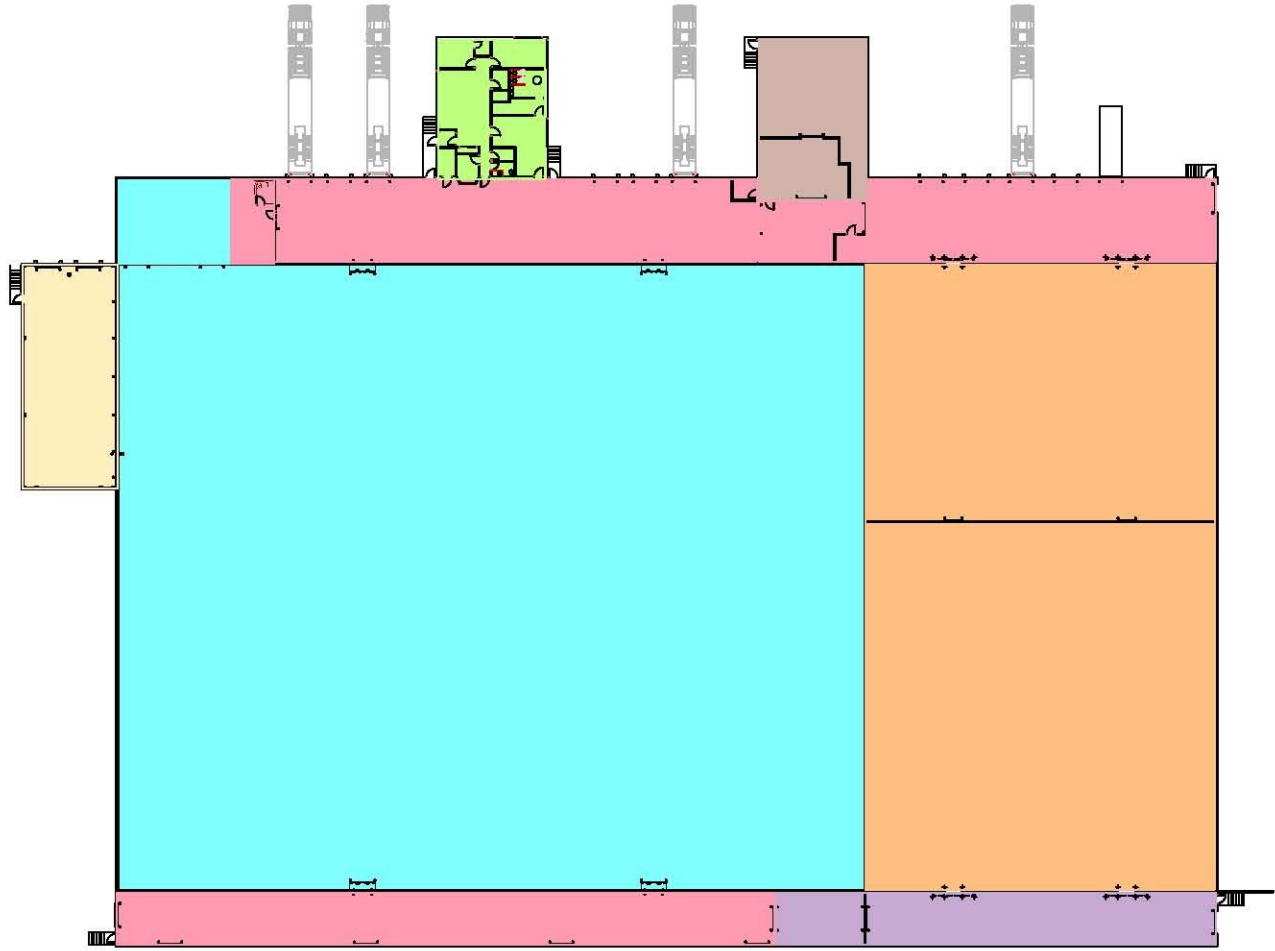

Cooler Office/Welfare   Dock   Pet Food Freezer   Freezer/Cooler
Engine Room